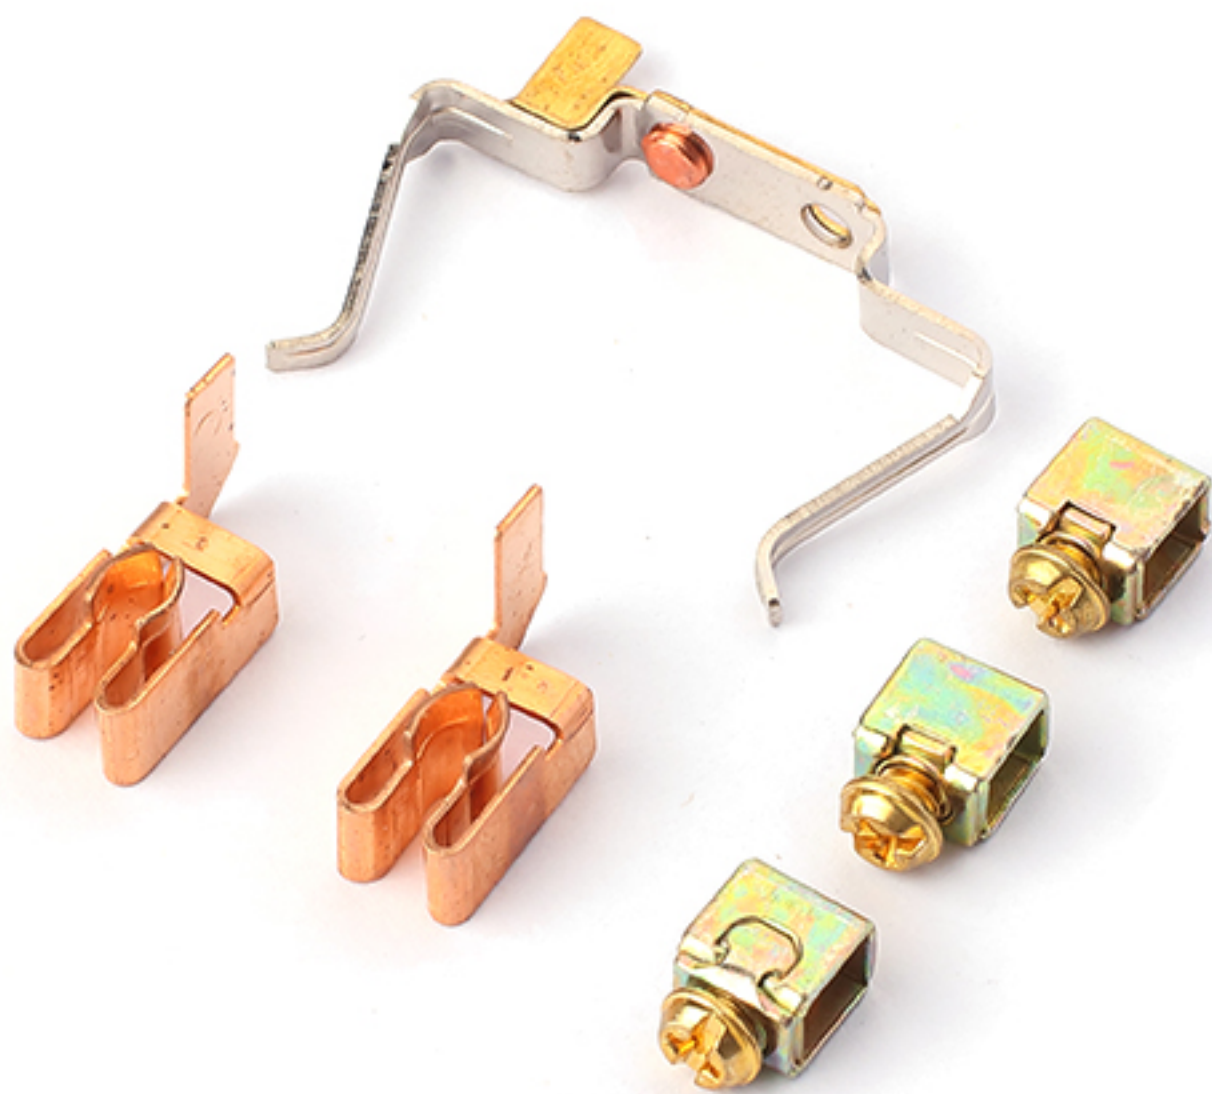

# Silver point, sensitive contact.

Difficult to melt

Low resistance

1.High electric conduction

2.Long lifetime

3.Good elasticity

Switch:  
40000 times on/off.

Socket:  
10000 times plug in/out.