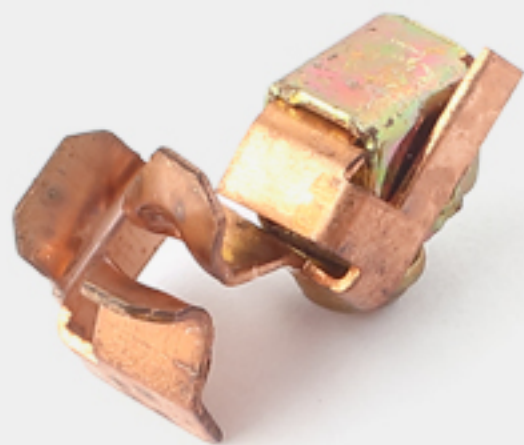

# Product Details

Many kinds plate & color,  
Enhance the beauty.

Match the FUTINA patented  
full reset switch, never  
looked so good.

( On )

( Off )

Multiple material of the plate:  
glass & aluminum

# Silver point, sensitive contact.

Difficult to melt

Low resistance

1.High electric conduction

2.Long lifetime

3.Good elasticity

Switch:  
40000 times on/off.

Socket:  
10000 times plug in/out.