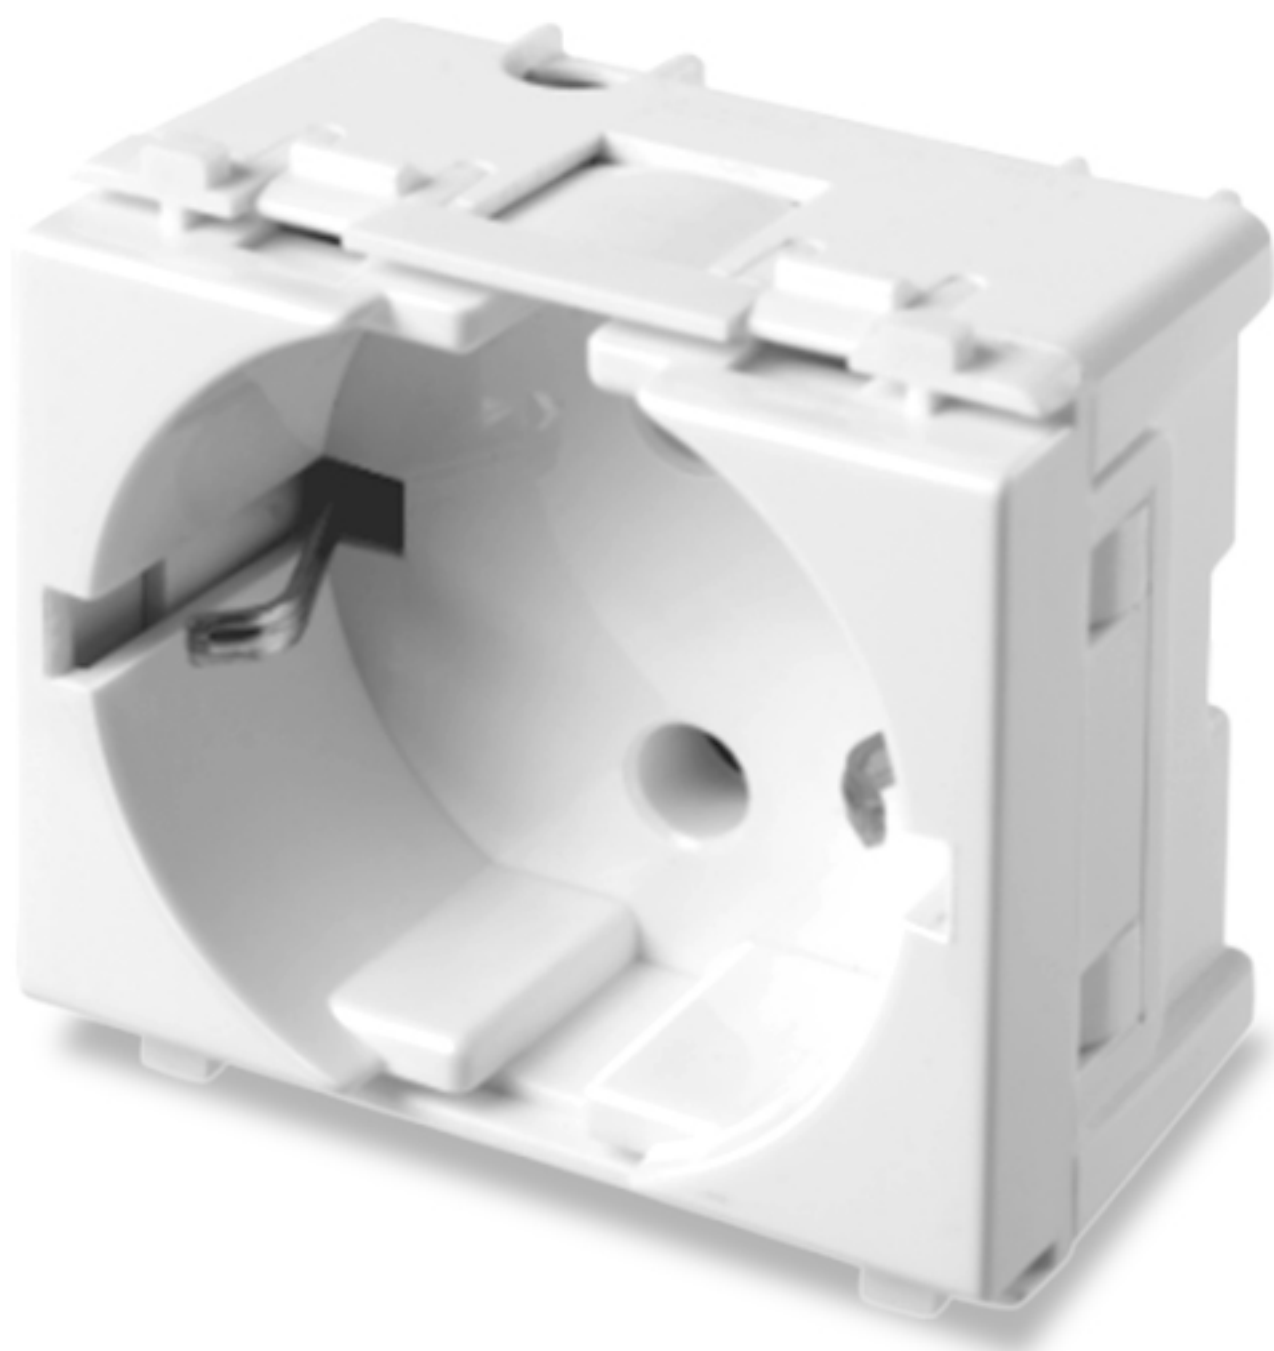

# H100S Series

Perfect From Beginning to End.

# Silver point, sensitive contact.

Difficult to melt

Low resistance

1.High electric conduction

2.Long lifetime

3.Good elasticity

Switch:  
40000 times on/off.

Socket:  
10000 times plug in/out.