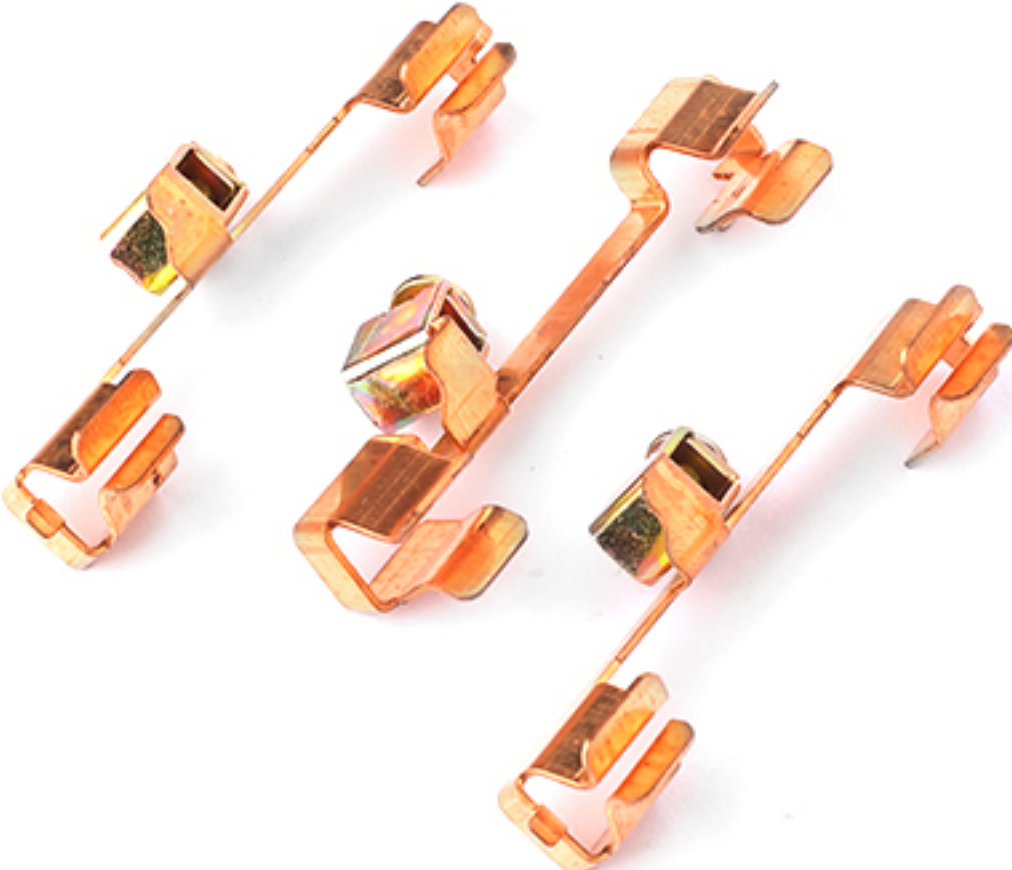

# Product Details

Many kinds plate & color,  
Enhance the beauty.

Match the FUTINA patented  
full reset switch, never  
looked so good.

( On )

( Off )

Multiple material of the plate:  
glass & aluminum

# Silver point, sensitive contact.

Difficult to melt

Low resistance

1.High electric conduction

2.Long lifetime

3.Good elasticity

Switch:  
40000 times on/off.

Socket:  
10000 times plug in/out.